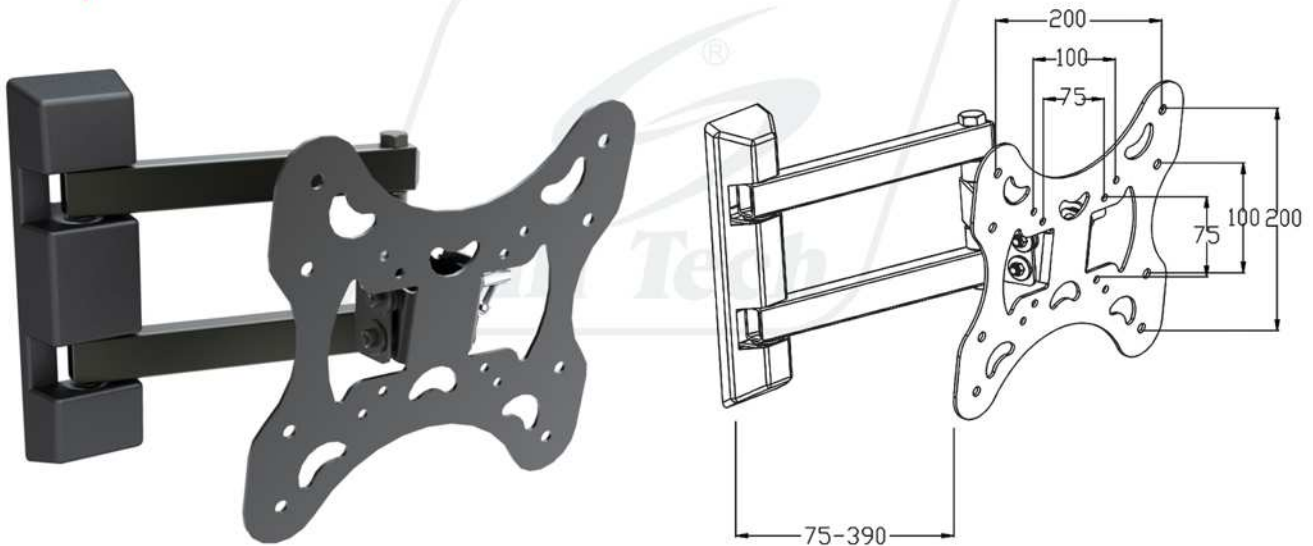

SH 30P

Swivel Led/Curved Wall Mount
Fits most 14"~43"

New Design,
New Experience

Weight Capacity	Screen Size	Swivel Range	VESA Compatible	Profile to Wall	Tilt Range	Curved Monitor
35 Kgs	14"-43"	±90°	200x200	75 - 390mm	+15° ~ -15°	